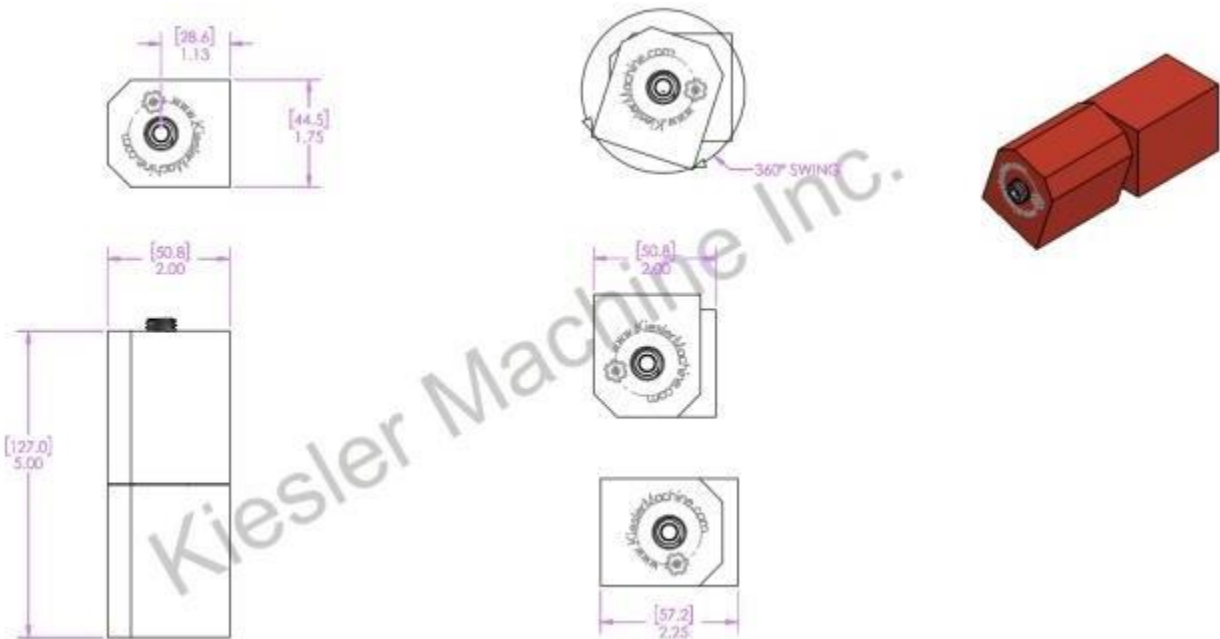

6" x 2 x 2 1/2" Barrel Hinge

Model Number: 2100KB

Price: \$ 520

- Material Type: Carbon Steel
- Approx. Size: 2 2 1/2 "
- Height: 6"
- Weight: 9 LBS
- Mounting: Bolt-on

Kiesler Machine Inc

13700 Chrissy Lane NE
Palmyra, IN. 47164-8768